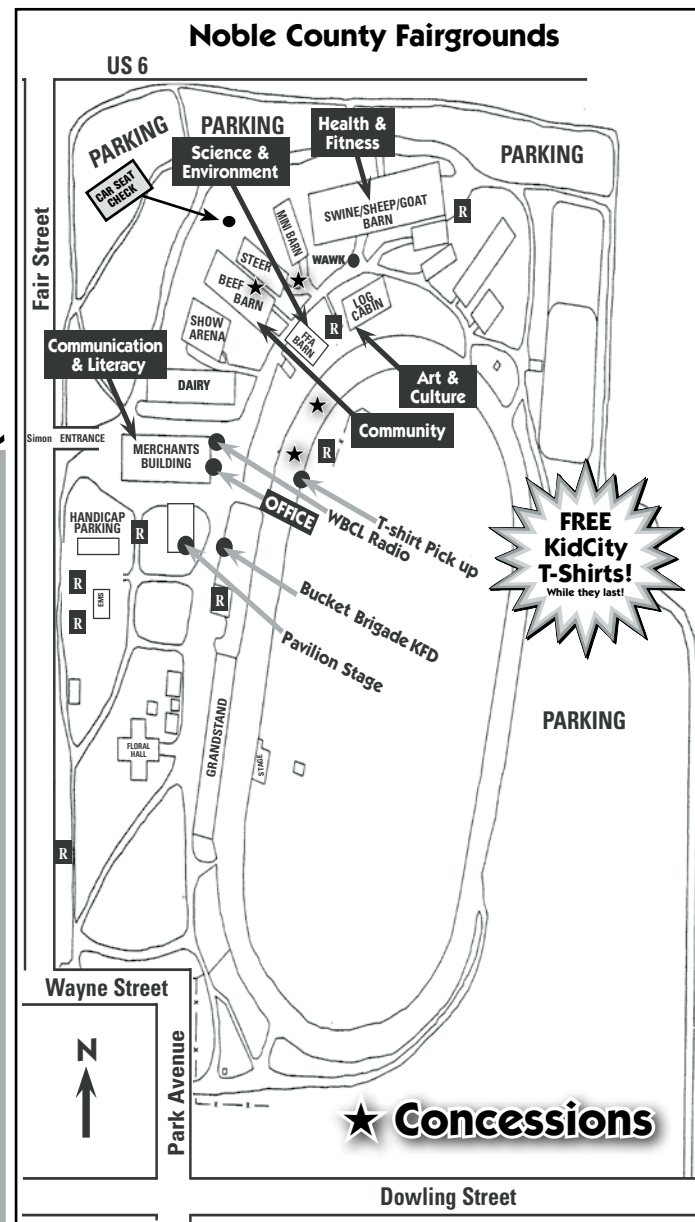

COME TO KID CITY

Saturday, August 7, 2010

10:00 a.m. to 4:00 p.m. • Noble County Fairgrounds

5 NEIGHBORHOOD EVENTS

1 Health & Fitness

Located in Swine/Sheep Barn

- Wheel of Choices - Campaign for our Kids
- As Life Begins - Life & Family Services
- 100% ME Drug Free - Drug Free Noble County
- Obstacle Course - Cole YMCA
- Health Snack Attack! - Parkview Noble Hospital
- Hayden's ATA Kids 'N' Power - Hayden's ATA Black Belt Academy
- "Lazy Eye" Screenings - RSVP
- Seeing is Achieving - Doctors Roush and Will
- Fun with Teeth - Jansen Dentistry
- Moodie Catchers - Northeastern Center
- Sugar Guessing Game - Parkview Noble Hospital
- Fun with Fitness - East Noble School Corp.
- NASA Soccer Fun - NASA Soccer
- Flip for Fitness! Flip for Fun! - Flip & Stix Athletics

Located outside of the Swine/Sheep Barn

- EMS Unit on site - Parkview Noble Hospital
- YMCA Camp Potawatomi Archery - Camp Potawatomi
- Parachute Play - New Adventures Early Learning Center

2 Communication & Literacy

In front of Merchants Building

- Be An Announcer! - WBCL Radio Network

Located outside of the Swine/Sheep Barn

- Live Broadcasting with WAWK - WAWK Broadcasting

3 Science & Environment

At the 4-H Mini Barn

Located on in the Parking Area

- Car Seat Safety Checks - Noble County Sheriffs Dept.

5 Arts & Culture

Located in Log Cabin

- Face Painting and Crafts - Bethel Christian Church
- Global Warming - Discovery Express History & Science Museum
- Crocodile Dock Sticket Fun - Trinity Church United Methodist
- Face Painting - Creative Comedy
- Collecting Sports Memorabilia - Terry Calhoun
- Children of the World Photos - Celebrate Diversity
- Come Play! - CANI
- Ceramic Fun - Lucky U Ceramics
- Learn to Draw - SOZO Art Studio
- Pre-school Games - His Kids
- Bean Bag Toss & Hop - CANI